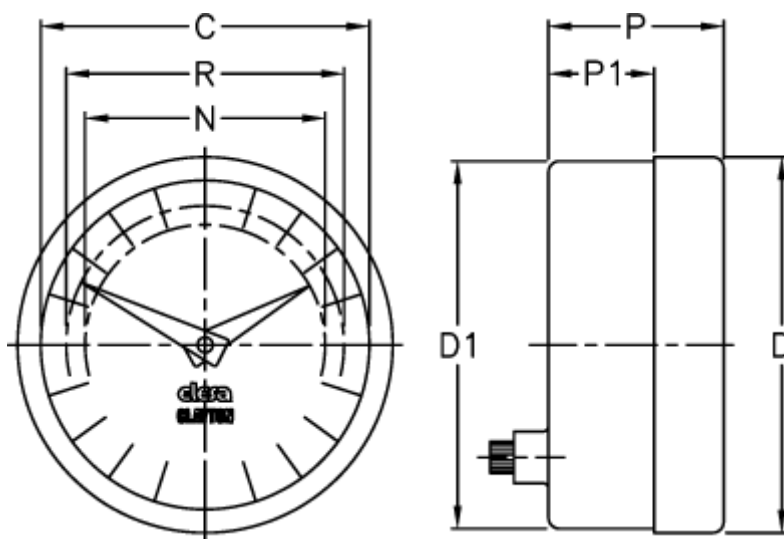

Article number: 2307074054

Description: E+G Positive drive indicator
PA11-0020-S

Measures

C = 42
D = 49.8
d1 = 48.2
N = 30
P = 30
P1 = 23
R = 37